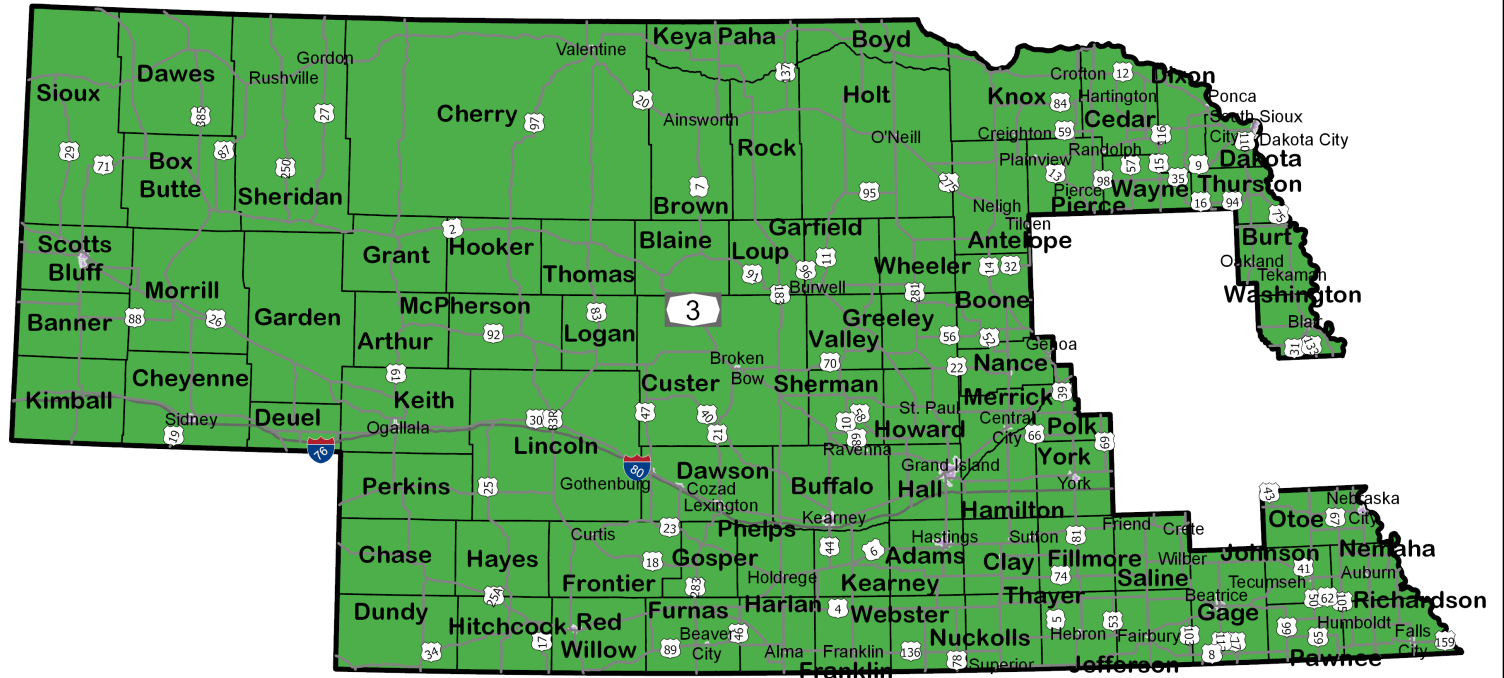

Index Map

Congressional District - LB 3 (2021)

District 3 - CONG21-39002

District Statistics

| | Total Pop | % | Voting Age | % |
|--------------|----------------|-------|----------------|-------|
| White | 551,139 | 84.29 | 429,448 | 65.68 |
| Black | 8,818 | 1.35 | 6,036 | 0.92 |
| Hispanic | 79,943 | 12.23 | 49,553 | 7.58 |
| Native | 11,776 | 1.8 | 7,401 | 1.13 |
| Asian | 5,039 | 0.77 | 3,995 | 0.61 |
| Total | 653,835 | | 496,075 | |

Legend

- Highways
 - Interstates
 - Cities
 - Counties
- | Districts | |
|-----------|---|
| | 1 |
| | 2 |
| | 3 |

Created by Legislative Research
 Source: US Census Bureau
 Date Created: 1/3/2022

CONG21-39001 Introduced
 Placed on General File by Committee
 (Committee Adoption, 5-4)
 Amended by CONG21-39002
 Passed 35-11-3 on Final Reading

| District | Deviation |
|----------|-----------|
| 1 | 0% |
| 2 | 0% |
| 3 | 0% |