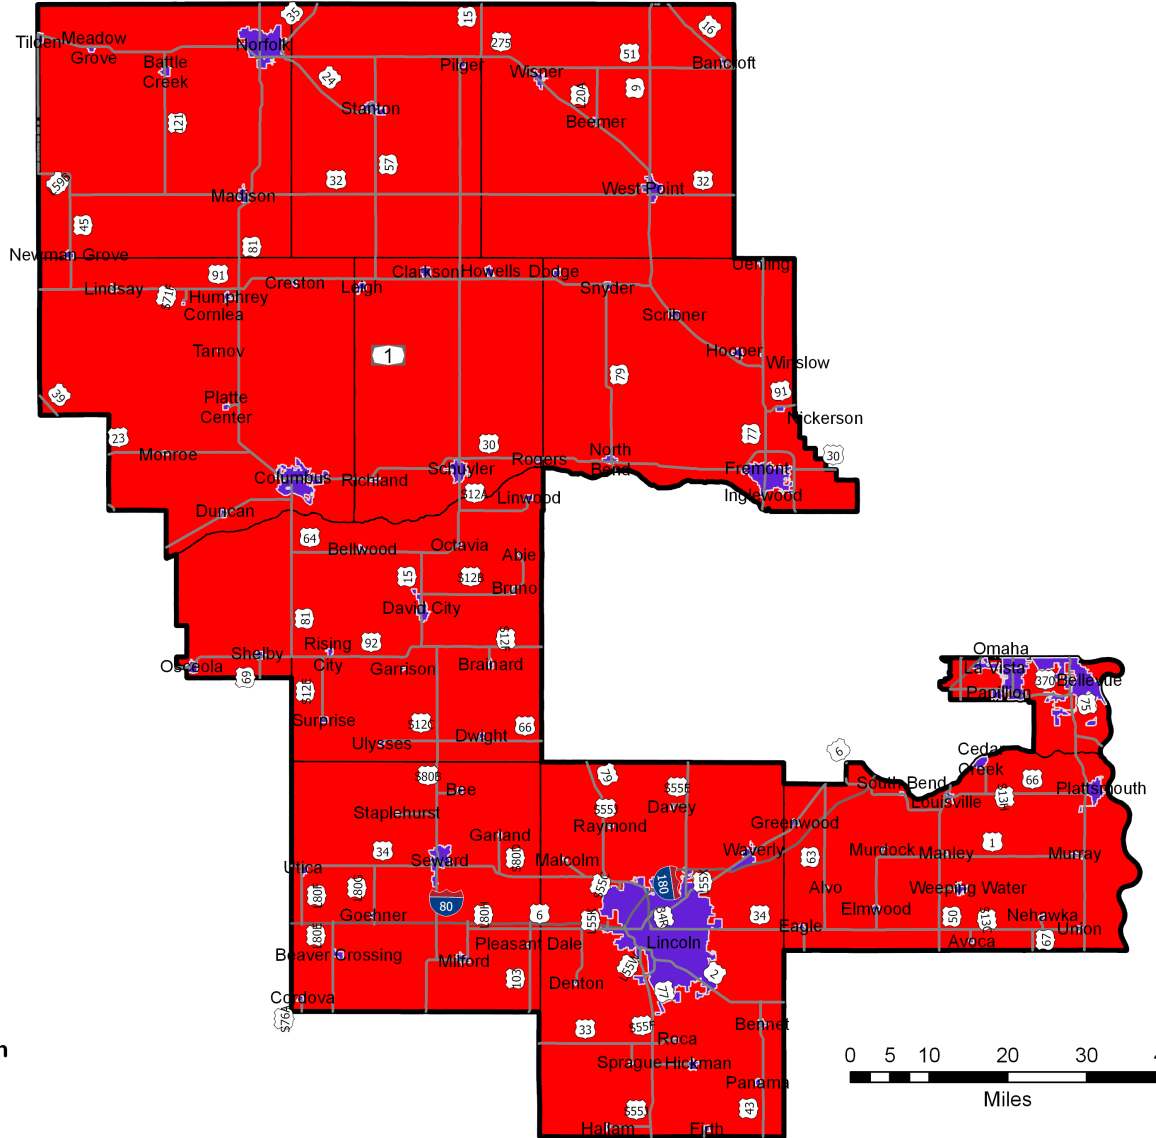

Index Map

Congressional District - LB 1 (2021)

District 1 - CONG21-39002

District 1 Statistics

	Total Pop	%	Voting Age	%
White	525,662	80.40	415,120	65.68
Black	22,362	3.42	15,756	0.92
Hispanic	71,208	10.89	44,433	7.58
Native	5,330	0.82	3,711	1.13
Asian	9,012	2.91	14,750	2.26
Total	653,822		495,560	

Legend

- Highways
  - Interstates
  - City Boundaries
  - Counties
- Districts**
- 1
  - 2
  - 3

Created by Legislative Research  
 Source: US Census Bureau  
 Date Created: 1/3/2022

CONG21-39001 Introduced  
 Placed on General File by Committee  
 Committee Adoption, 5-4  
 Amended by CONG21-39002  
 Passed 35-11-3 on Final Reading

District	Deviation
1	0%
2	0%
3	0%