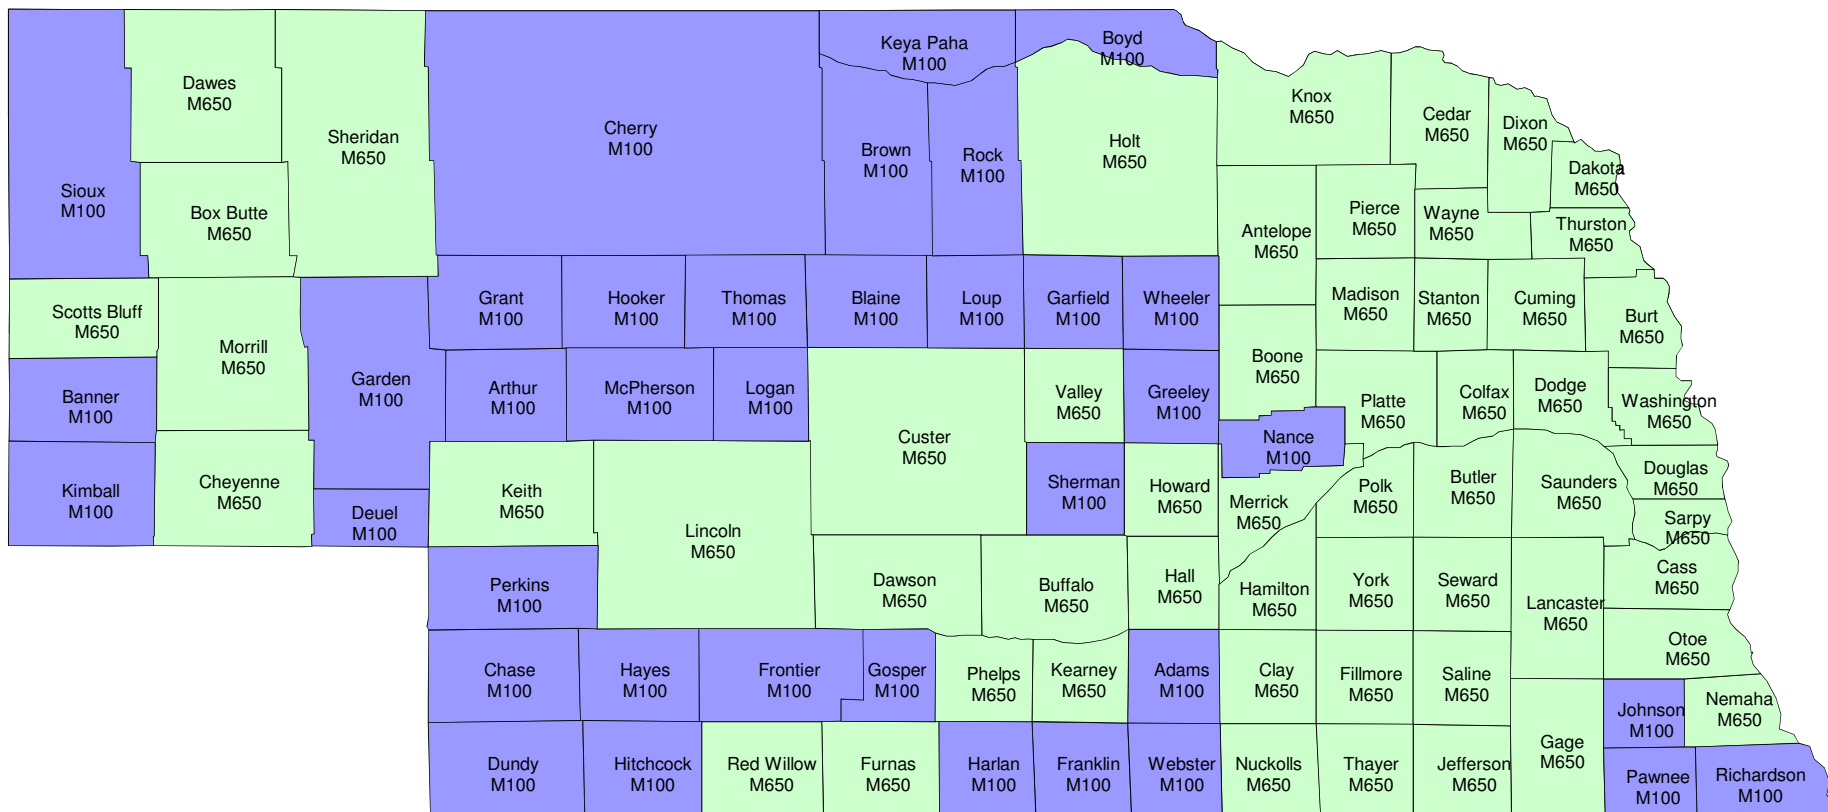

Nebraska

NE County Map by Equipment Type

- M100
- M650