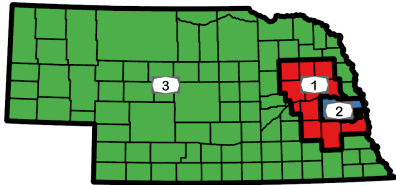

Index Map

District Statistics

	Total Pop	%	Voting Age	%
White	461,251	70.54	358,674	54.86
Black	65,355	10.00	45,302	6.93
Hispanic	83,564	12.78	51,311	7.85
Native	5,996	0.92	3,984	0.61
Asian	28,900	4.42	20,421	3.21
Total	653,847		484,492	

Legend

- Highways
- Interstates
- Cities
- Counties
- Districts**
- 1
- 2
- 3

Created by Legislative Research
 Source: US Census Bureau
 Date Created: 1/3/2022

CONG21-39001 Introduced
 Placed on General File by Committee
 Committee Adoption, 5-4
 Amended by CONG21-39002
 Passed 35-11-3 on Final Reading

Congressional District - LB 2 (2021)

District 2 - CONG21-39002

District	Deviation
1	0%
2	0%
3	0%