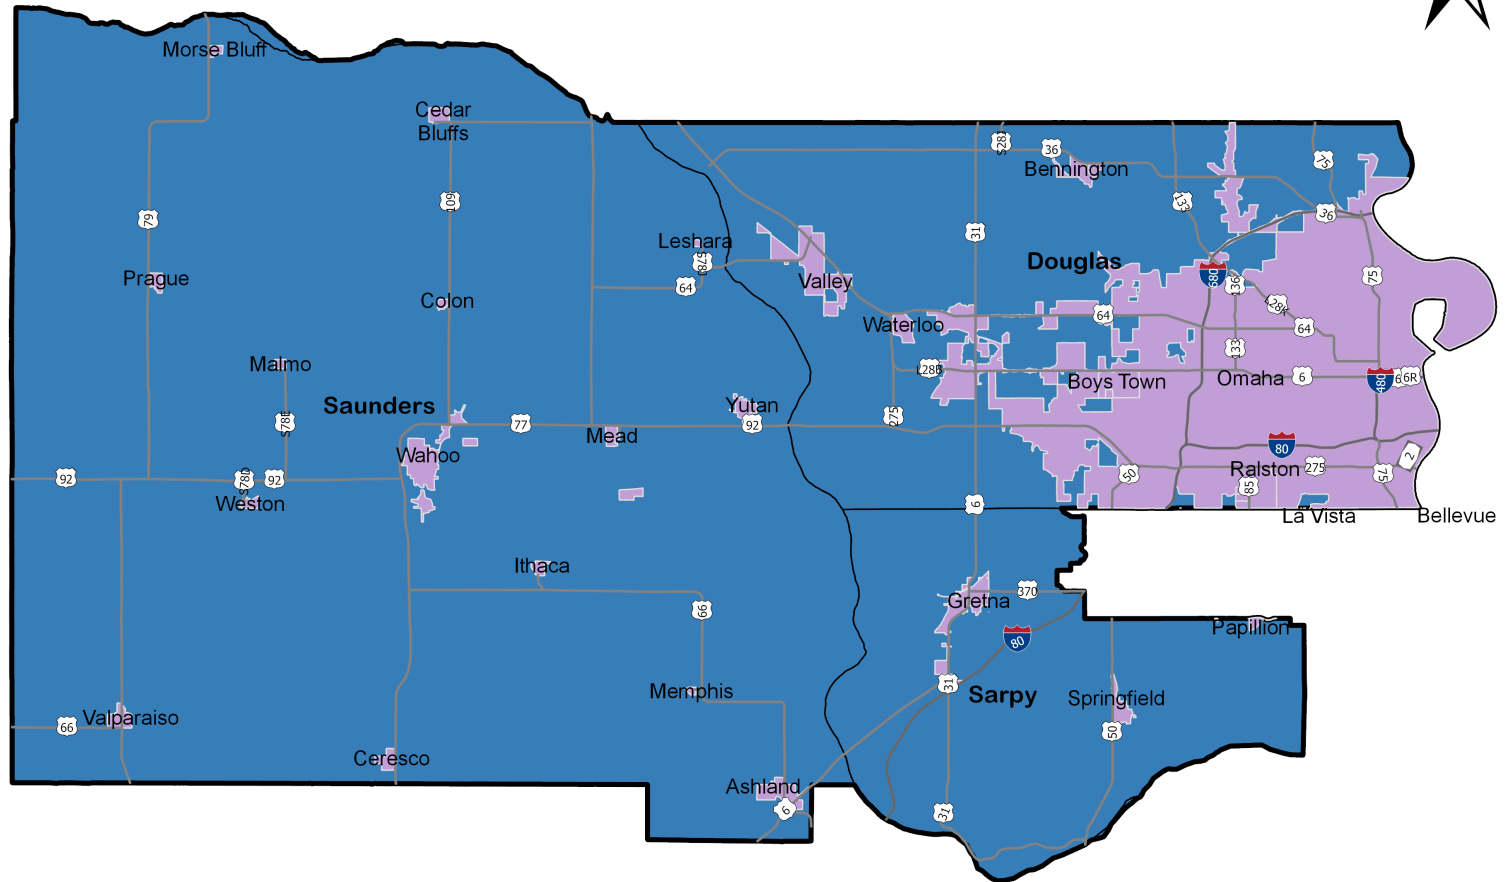

Index Map

District Statistics

	Total Pop	%	Voting Age	%
White	461,251	70.54	358,674	54.86
Black	65,355	10.00	45,302	6.93
Hispanic	83,564	12.78	51,311	7.85
Native	5,996	0.92	3,984	0.61
Asian	28,900	4.42	20,421	3.21
Total	653,847		484,492	

Legend

- Highways
- Interstates
- Cities
- Counties
- Districts**
- 1
- 2
- 3

Created by Legislative Research
 Source: US Census Bureau
 Date Created: 1/3/2022

CONG21-39001 Introduced
 Placed on General File by Committee
 Committee Adoption, 5-4
 Amended by CONG21-39002
 Passed 35-11-3 on Final Reading

Congressional District - LB 2 (2021)

District 2 - CONG21-39002

District	Deviation
1	0%
2	0%
3	0%